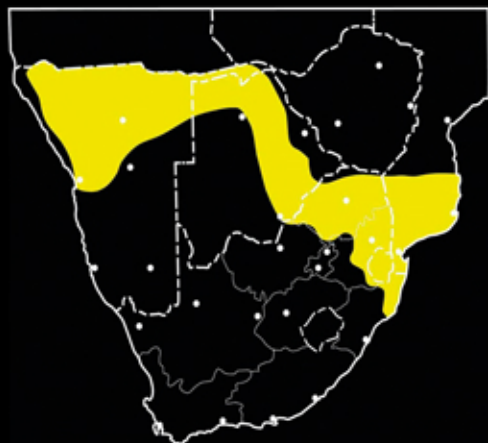

HARMLESS

Schlegel's Blind Snake (*Afrotyphlops schlegelii*)

Maximum Length:
80.4 cm

Other names:
Schlegel se Blindeslang

This is one of Africa's largest Blind snakes averaging 60cm but may reach a length of 80 cm. It spends most of its life underground where it feeds on termites and their larvae but often emerges after heavy rain. Otherwise, it may be found under logs or rocks or may be exposed during earth moving operations. Large individuals often store fat in the back half of the body and are obese. They are completely harmless and are close to blind with scales covering the eyes. When handled they often dig the sharp tip on their tail into one's hand. Blind snakes are preyed upon by a variety of carnivores, predatory birds and snakes.