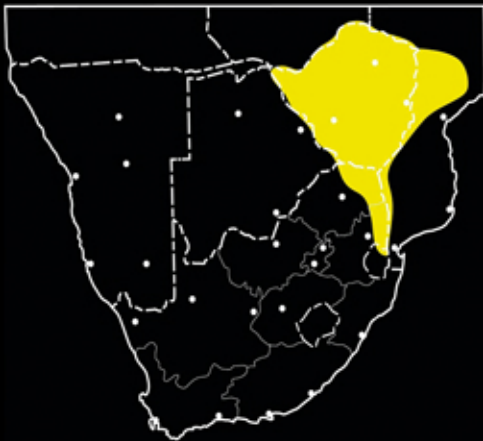

MILDLY VENOMOUS

## Reticulated Centipede-eater (*Aparallactus lunulatus*)

Maximum Length:  
54 cm

### Other names:

Gebande Honderdpootvreter

A smallish slender snake that averages 40 cm with a maximum length of 54 cm. It is grey to olive brown above, often with dark-edged scales, and with a dark collar on the nape. Juveniles have up to 12 dark blotches down the neck onto the back that fade with age. It inhabits moist savanna where it seeks shelter amongst rocks and under logs. It feeds exclusively on centipedes and scorpions. The Reticulated Centipede-eater is back-fanged with a small gape and rarely attempts to bite. Its venom is mild and may cause slight swelling in humans. Quite a common snake in some parts of its range.