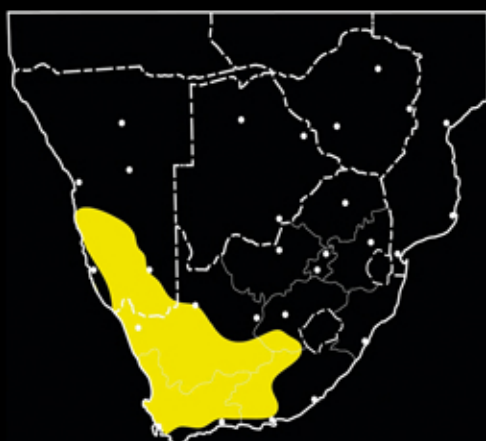

VENOMOUS

Cape Coral Snake (*Aspidelaps l. lubricus*)

**Maximum Length:
60 cm**

Other names:

Koraalslang, Koraalkobra

A colourful nocturnal snake that is widespread in the drier western part of southern Africa. It shelters under rocks during the day and moves around at night, often seen crossing roads. The Cape Coral Snake inhabits outcrops and stony, dry, sandy regions in arid savanna, Karoo scrub, Fynbos and desert. If confronted it will lift its head off the ground, flatten the neck region and hiss while striking out repeatedly. This snake may be confused with the harmless Tiger snakes of the genus *Telescopus*. A popular snake in the illegal pet trade. Its venom is predominantly neurotoxic and may affect breathing. There is no antivenom for the bite of this snake and bites must be treated symptomatically.