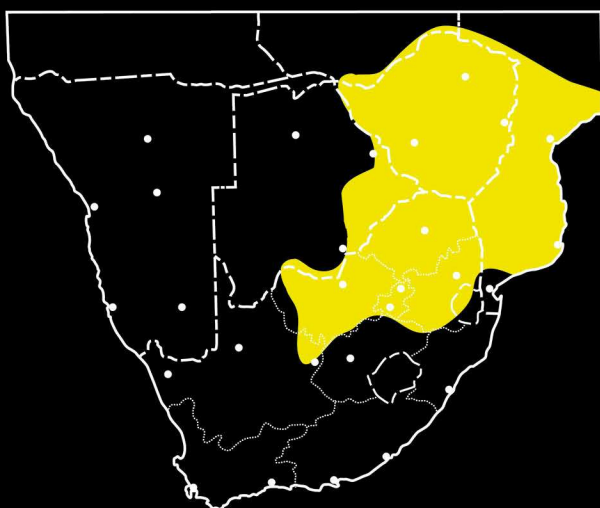

MILDLY VENOMOUS

Rough Burrower

(Opisthophthalmus glabrifrons)

A large scorpion of around 12 cm with the tail extended. It is dark brown to light brown and even dark orange/yellow in colour with light yellow legs. The head is usually light brown in colour. The pincers are pale brown with dark tips. It is found throughout the eastern half of South Africa from Mpumalanga, western eSwatini, Gauteng, North-west and north into Botswana, Zimbabwe and Mozambique. It burrows under rocks or open ground and may be active on warm nights. It may be confused with other Burrower Scorpions. The sting of this species may cause pain but is not medically important.

Maximum size
12 cm

Luke Kemp