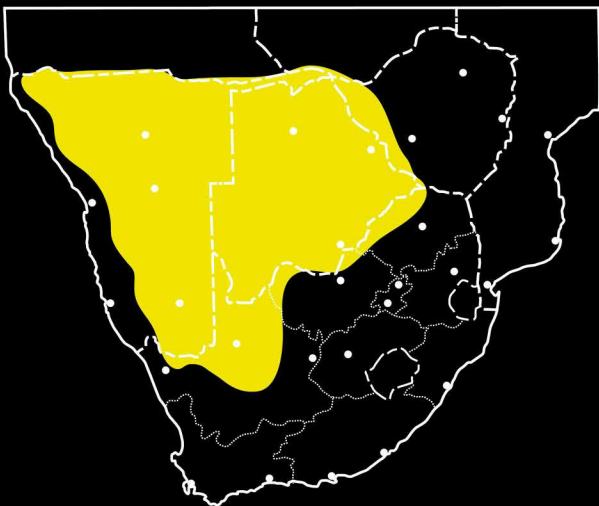

MILDLY VENOMOUS

Kalahari Burrower

(*Opisthophthalmus wahlbergii*)

A large scorpion of around 11 cm with the tail extended. It is usually yellow with a dark back and a lighter tipped stinger. This species is often glossy in appearance.

It is found in western Limpopo and the northern regions of the Northern Cape going up into Botswana and Namibia. It burrows in open sandy areas where the burrows may be up to a meter deep. They are often active at night.

It may be confused with other burrower scorpions but is the most common species in its range.

The sting of this species may cause pain but is not medically important.

Maximum size
11 cm

Luke Kemp