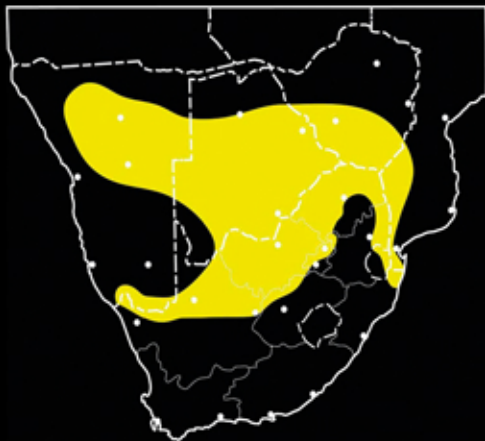

**HARMLESS**

Photo Marius Burger

## Two-striped Shovel-snout (*Prosymna bivittata*)

Maximum Length:  
35 cm

Other names:  
Tweestreep Graafneusslang

A greyish to purple-brown or reddish-brown snake with a broken orange to yellow stripe down the vertebrae, often with black spots or blotches. The snout is characteristically pointed. It inhabits savanna grasslands but also enters karoo scrub, Richtersveld and Kalahari biomes where it may be found under logs and rocks in sandy areas. It is known to coil and uncoil like the old clock springs. These snakes feed exclusively on reptile eggs including soft-shelled lizard and snake eggs which are sliced open with the long rear maxillary teeth. Females lay 3-4 eggs measuring 27-29 x 7-9 mm. They are harmless and pose no threat to humans.