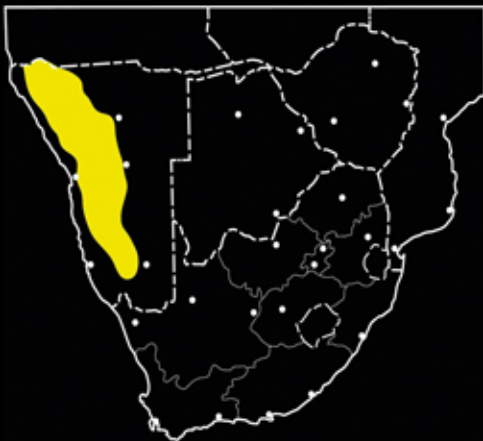

MILDLY VENOMOUS

## Western Keeled Snake (*Pythonodipsas carinata*)

Maximum Length:  
80 cm

Other names:  
Westelike Gekielde Slang

A nocturnal snake that inhabits rocky desert areas of Namibia and elsewhere further north. The Western Keeled snake averages 50 cm but can reach 80 cm in length. Females are larger than males.

This snake feeds on lizards, especially geckos and skinks, but will also take small rodents and even birds. It may be confused with the Horned Adder but is more slender.

This snake lays up to 16 eggs in late summer. It has large back fangs and bites readily if handled, but the venom has no effect on humans.