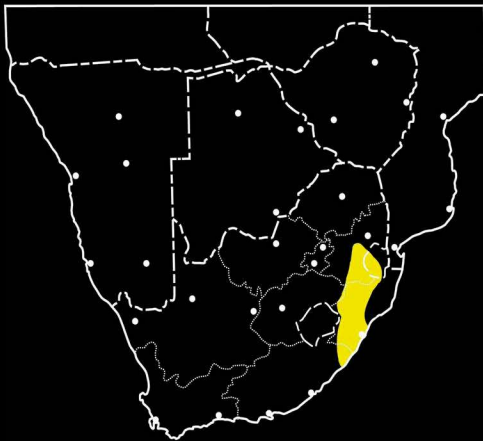

VENOMOUS

Sundeval's Garter Snake (*Elapsoidea sundevallii sundevallii*)

Maximum Length:
1 m

Other names:

Sundevall se kousbandslang

A secretive snake that is largely seen at night especially on roads. It is slate grey in colour with 19 – 38 pale bands on the body and tail that fade with age. Juveniles are vividly marked alternating black and tan or orange bands.

It favours the wetter regions of southern Africa like the Natal Midlands and KZN south coast. It feeds on other snakes, lizards, frogs and rodents. Bites are rare but it is known to cause nausea, vomiting, pain, swelling and blurred vision. This snake may be able to inflict a serious bite, especially to a small child.